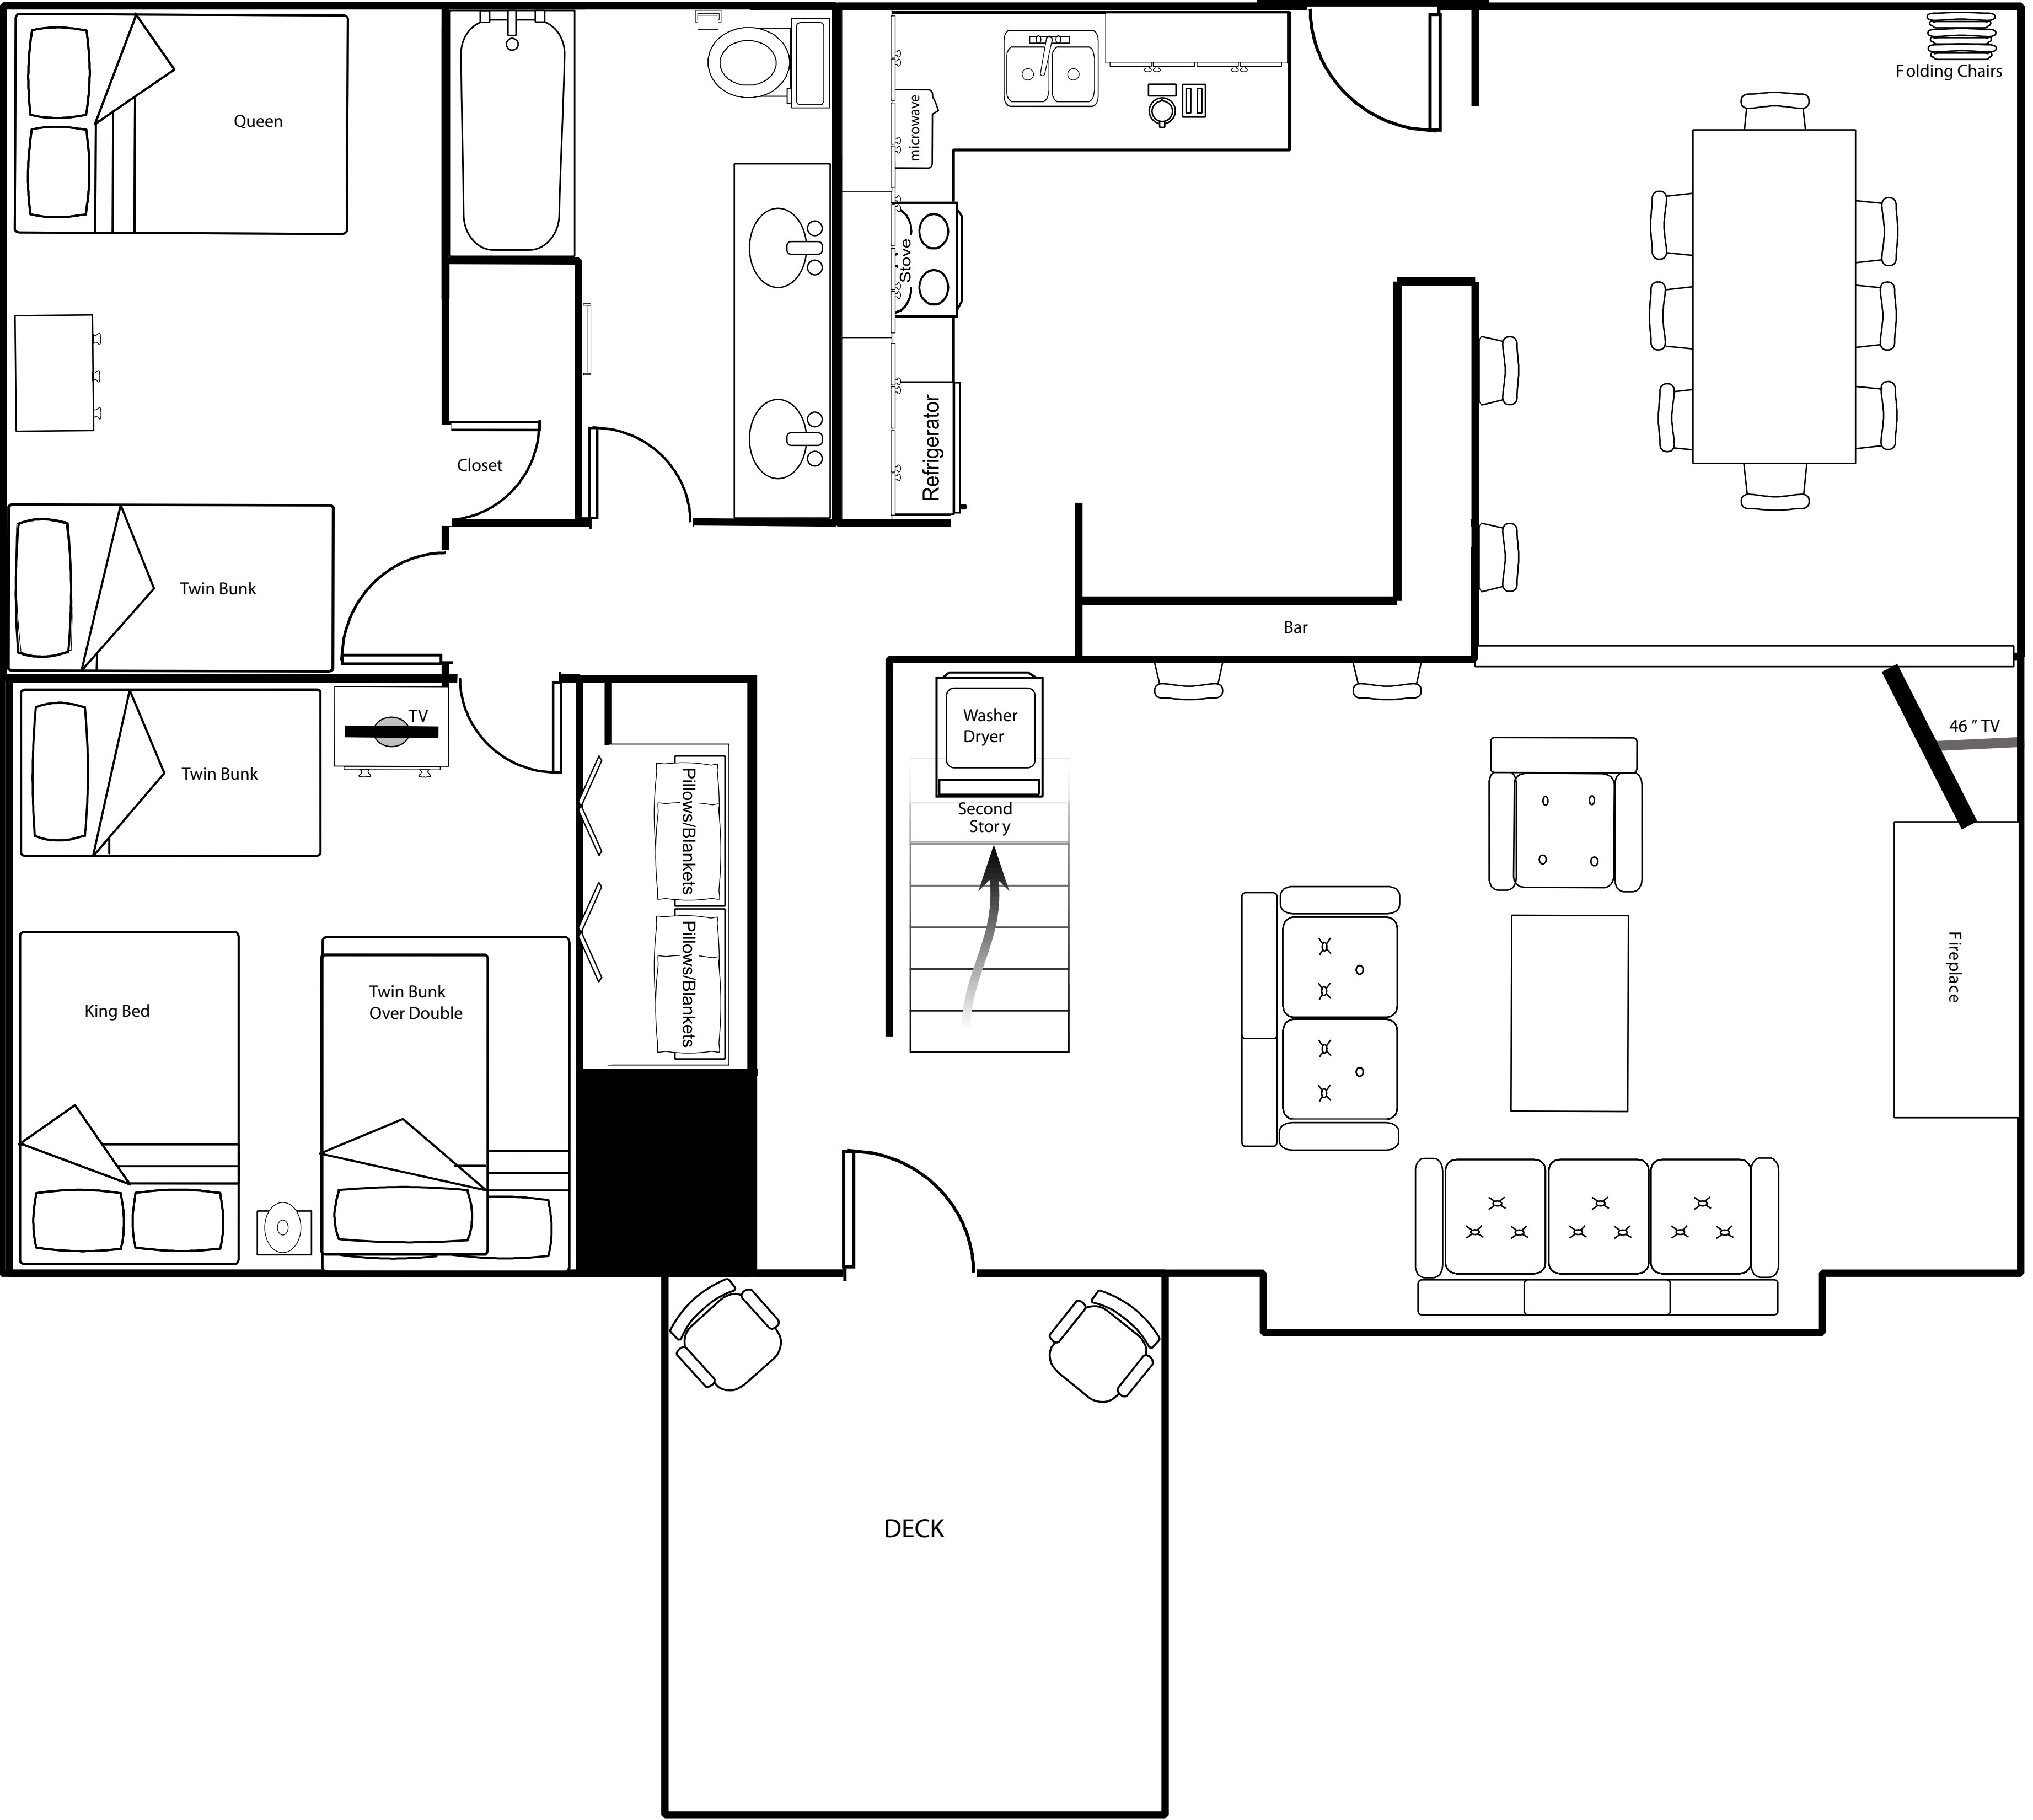

Yosemite House

Queen

Twin Bunk

Twin Bunk

King Bed

Twin Bunk Over Double

Closet

Refrigerator

microwave

Stove

Washer
Dryer

Second
Story

Pillows/Blankets

Pillows/Blankets

Bar

Folding Chairs

46" TV

Fireplace

DECK

DECK

Yosemite House Second Floor