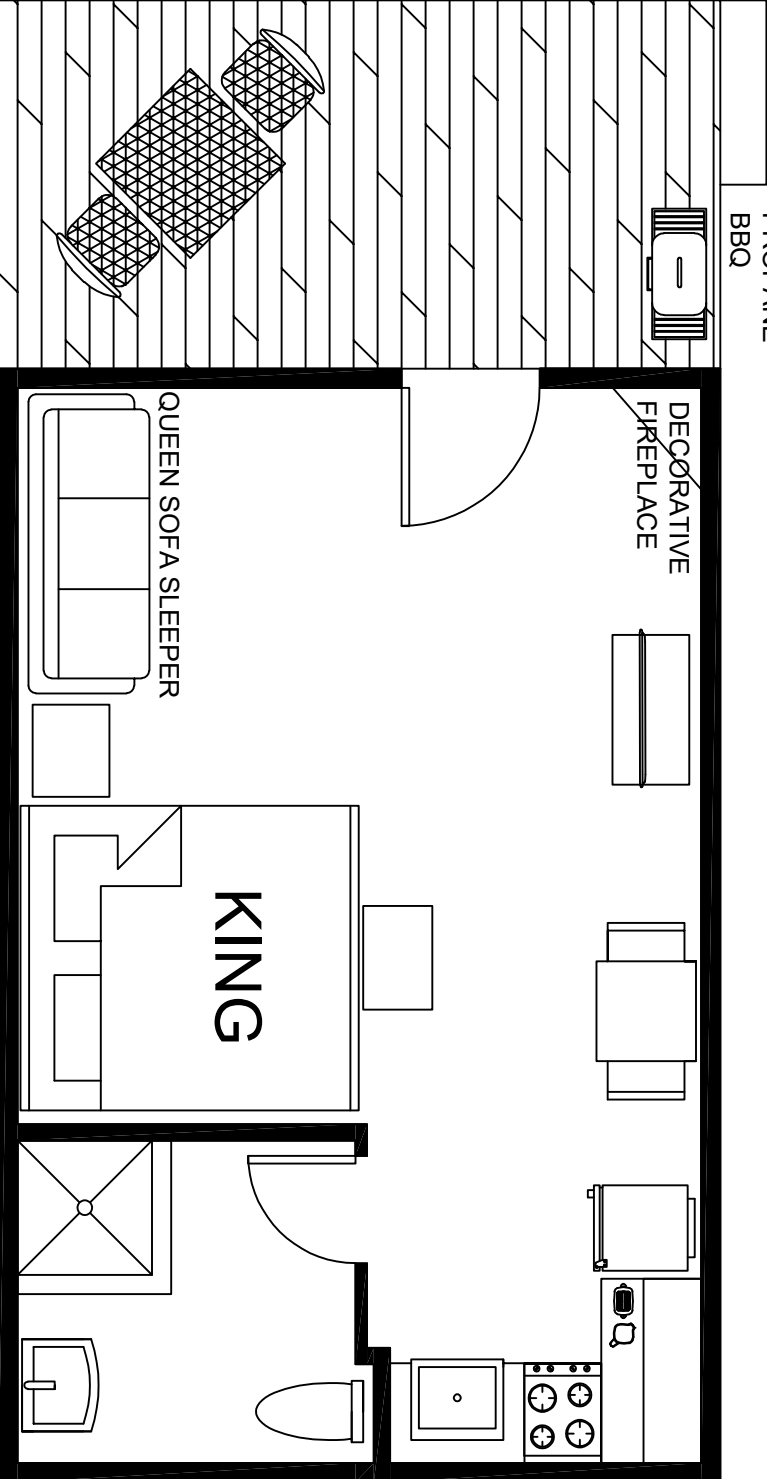

BROWN #9

PROpane
BBQ

DECORATIVE
FIREPLACE

QUEEN SOFA SLEEPER

KING